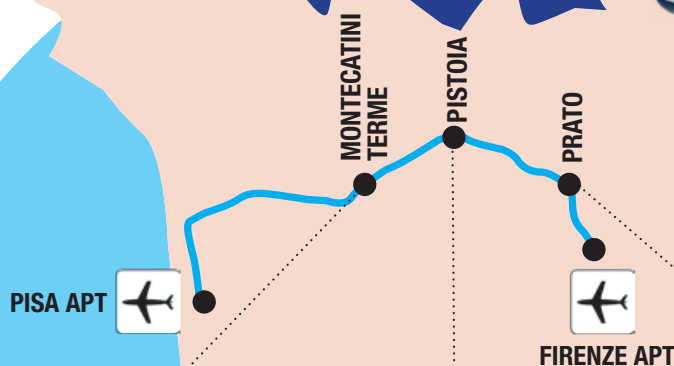

Sky Bus Lines

MONTECATINI TERME

PISTOIA

PRATO

DEPARTURE AND ARRIVALS TIMES

00.20	08.45	15.15		PISA APT		08.30	14.00	19.30
01.05	09.30	16.00		MONTECATINI TERME Piazza Italia		07.45	13.15	18.45
01.35	10.00	16.30		PISTOIA Piazza della Stazione		07.15	12.45	18.15
01.55	10.20	16.50		PRATO Prato Est c/o McDonald's		06.55	12.25	17.55
02.20	10.45	17.15		FIRENZE APT		06.30	12.00	17.30

FOR TICKETS & INFORMATION

www.caronnatour.com - Mob. +39 366 1260651

Mandatory booking

Departure times are valid from 15th of June to 29th October 2016